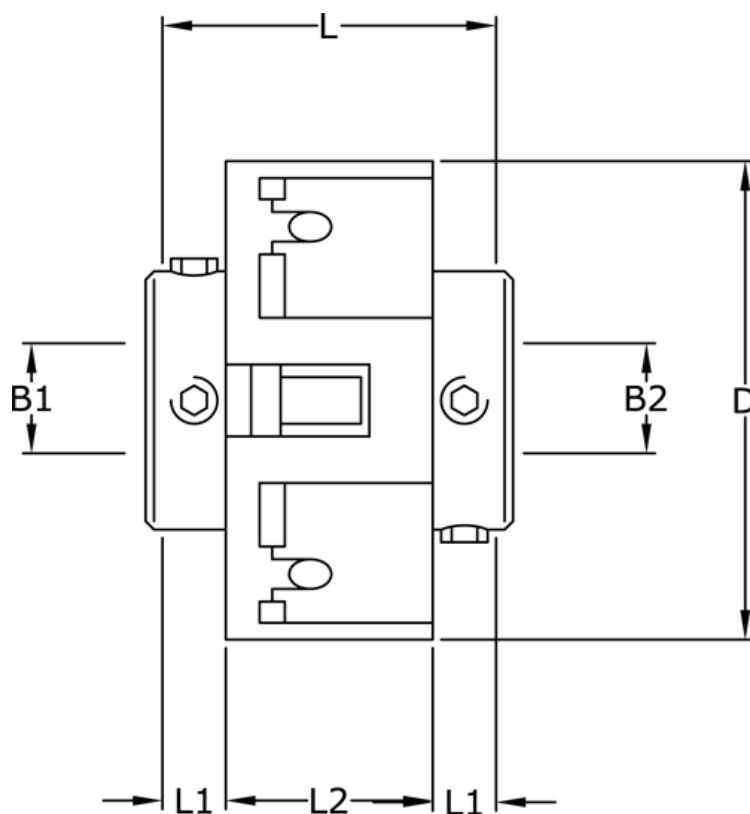

Article number: 3322201271428

Description: Uni-Lat Coupling size 201.27.14.28
set screw hub, bore 3/8 mm

Measures

B1	= 3
B2	= 8
D	= 27
L	= 19.1
L1	= 6.1
L2	= 6.9
Screw	= M3